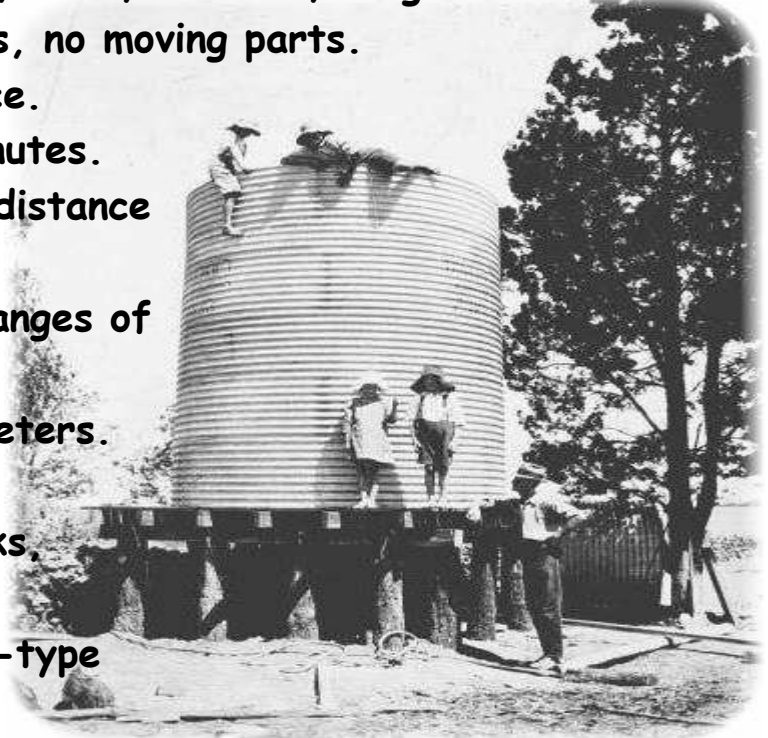

# AQUAGAUGE™ DIGITAL WIRELESS WATER LEVEL SENSORS

- Multiple uses, including dams, wells, streams, irrigation channels.
- State-of-the-art electronics, no moving parts.
- Low cost, minimal maintenance.
- Install in a water tank in minutes.
- Measure water level from a distance of around a kilometer.
- Measure and record level changes of up to 8 tanks at once.
- Measure to a depth of 10 meters.
- Optional data output to PC.
- Can be used in all water tanks, above or below ground.
- Superior to older mechanical-type systems, uses differential pressure sensor for water level reading

AQUAGAUGE™ digital wireless water level sensors represent the modern way stored water can be monitored. Now you can see at a glance from hundreds of meters away from your tank how much water is remaining. The level will be sent by radio transmission to your hand-held battery-powered display every 10 seconds. Plastic, concrete or metal, above or below ground, all tanks can be continuously monitored. If you are dependent on your own private supply of water there is no better way to measure and regulate your usage than with an AQUAGAUGE.™